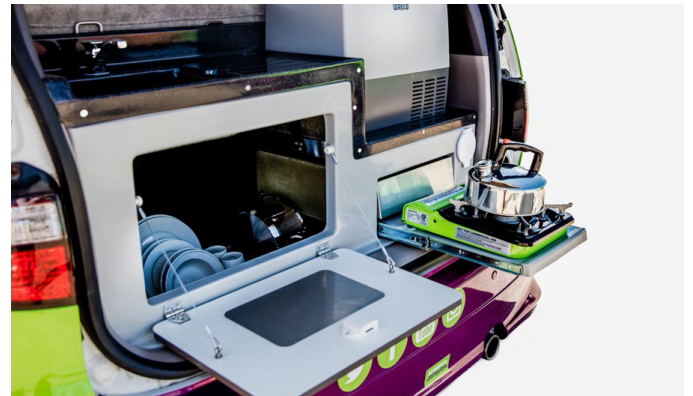

Included with Vehicle

- Linen, pillows and duvet
- Bath towels and tea towel
- Frying pan, saucepan, kettle and bowls
- Can/bottle opener and kitchen utensils
- Bucket and cleaning equipment
- Roadside breakdown assistance