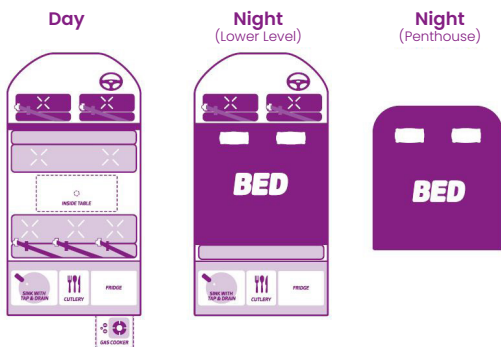

Floor Plan

IMPORTANT STUFF: JUCY Rentals standard conditions apply • We hire to 18+
INCLUDED IN THE RATE: • GST • Unlimited kilometres • 24/7 roadside assistance • Standard vehicle insurance (excess applies)
NOTE: Images are only an indication of the style available.